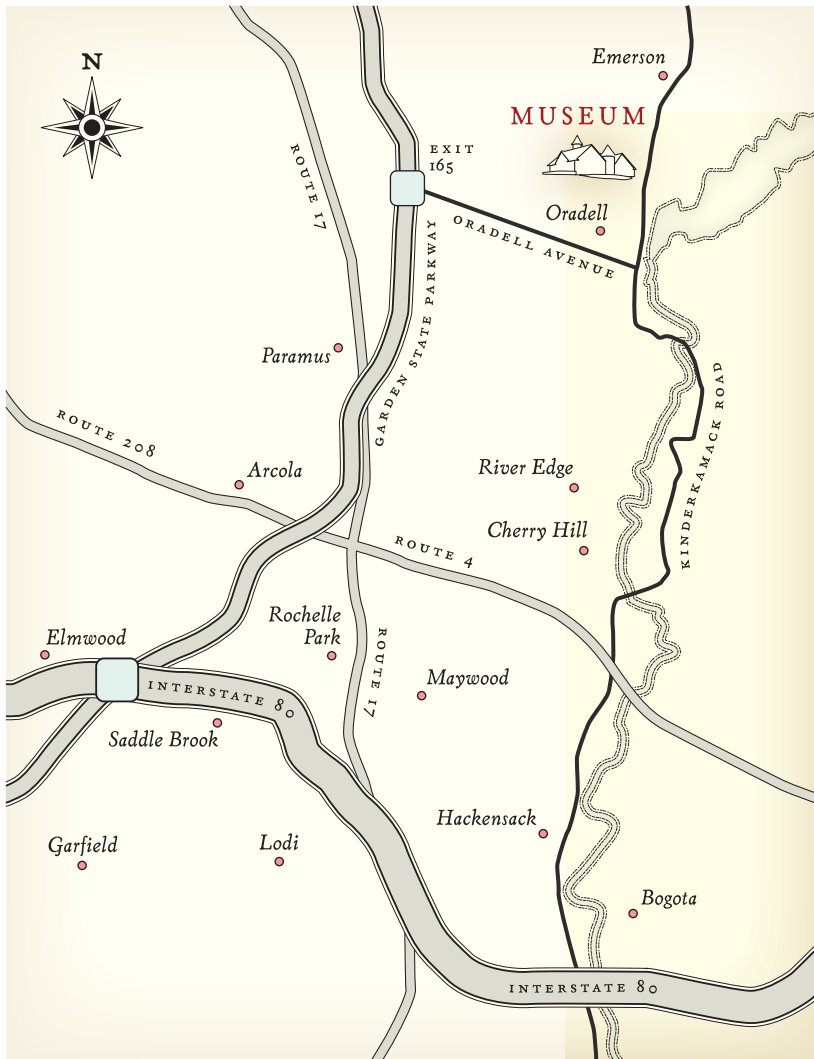

THE HIRAM BLAUVELT ART MUSEUM

TRAVEL DIRECTIONS

The Hiram Blauvelt Art Museum
705 Kinderkamack Road
Oradell, NJ 07649

FROM INTERSTATE 80

Take route 80 to the Garden State Parkway north to exit 165. Take a right at the stop (Oradell Avenue). Take Oradell Avenue east to Kinderkamack Road. Turn left at the light onto Kinderkamack. The Museum will be on the left.

FROM ROUTE 78

Take Route 78 east to 287 north. Take 287 north to Route 80 east. Take Route 80 east to the Garden State Parkway north to exit 165. Take a right at the stop (Oradell Avenue). Take Oradell Avenue east to Kinderkamack Road. Turn left at the light onto Kinderkamack. The Museum will be on the left.

FROM THE GARDEN STATE PARKWAY

Take the Garden State Parkway to exit 165. Take a right at the stop (Oradell Avenue). Take Oradell Avenue east to Kinderkamack Road. Turn left at the light onto Kinderkamack. The Museum will be on the left.